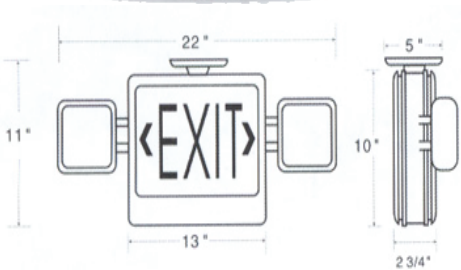

GU2RW-S GU2GW-S

Product Details

Model:

GU2GW-S / GU2RW-S

Description:

Combines an LED exit light and emergency lighting unit with 360 rotating heads plus easy connect feature, all in a compact, modern design.

Features At-A-Glance:

- Housing: injection-molded, V-O flame retardant, high-impact, thermoplastic housing. Compact, low profile design in a white or black housing.
- Option: Remote capable unit available (option REM). REM option allows for operation of up to two additional 5.4 watt lighting heads.

Listings & Certifications:

Information:

- UL & ETI listed.
- Battery: 6-volt, sealed lead acid, maintenance-free, rechargeable
- Charging Circuitry: Internal solid-state transfer switch automatically connects the internal battery to the two lamp heads, illuminating them for a minimum of 90-minute emergency operation
- Electrical: Universal transformer for 120 or 277V AC operation.

Comforts & Advantages

Illumination: Energy efficient red or green LED. LED lamp life of 25 years plus. Energy consumption less than 4 watts for red letters and less than 2 watts for green letters. Two fully adjustable 5.4 watt, glare-free lighting heads. High performance smooth thermoplastic reflector and polycarbonate lens for optimal light distribution and resistance to discoloration from natural or artificial light sources. Snap in directional arrows.

Mounting: Universal mounting canopy for side or top installation.

Ordering Information -

Series	Canopy	Number of Faces	Letter Color	Housing Color	UL & ETI Listed
GU2GW	U = Universal Mounting	1 = Single Face	R = Red	W = White	YES
GU2RW	Canopy included.		G = Green	B = Black